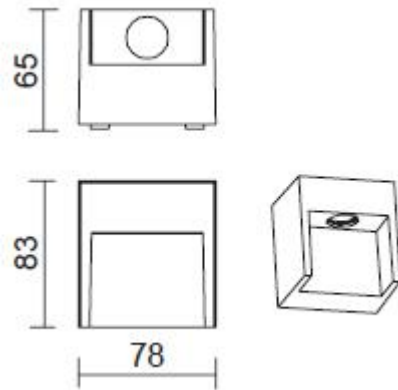

Description				Packing
Light Source:	LED CREE	Material:	Aluminum	Inner Box: 85*73*100mm Carton: 385*190*340mm Qty/CTN: 20PCS/CNT G.w./PCS:0.4kg
Wattage (W):	1*3W down	Finishing:	Plastic Coating	
Voltage (V):	200-240V	Dimension (mm):	80*68*90mm	
Luminous Flux(lm):	255lm	Working Temperature:	-20℃—+60℃	
Colour Temperature:	3000K/4000K/5000K	IP:	54	

Detail

GUARDIAN SERIES

KTWL4221S / outdoor wall light

Description				Packing
Light Source:	LED CREE	Material:	Aluminum	Inner Box: 85*75*149mm Carton: 395*190*340mm Qty/CTN: 20PCS/CNT G.w./PCS:0.53kg
Wattage (W):	2*3W up and down	Finishing:	Plastic Coating	
Voltage (V):	85-265V	Dimension (mm):	80*63*141mm	
Luminous Flux(lm):	510lm	Working Temperature:	-20℃—+60℃	
Colour Temperature:	3000K/4000K/5000K	IP:	54	