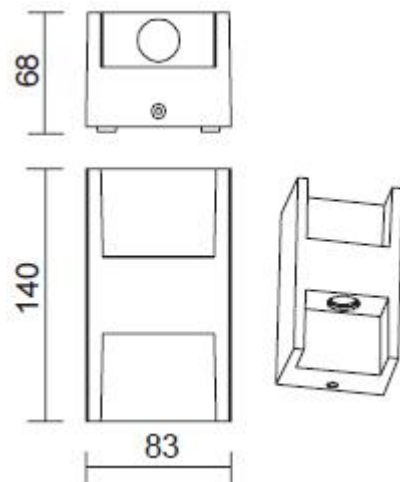

Detail

GUARDIAN SERIES

KTWL4221M / outdoor wall light